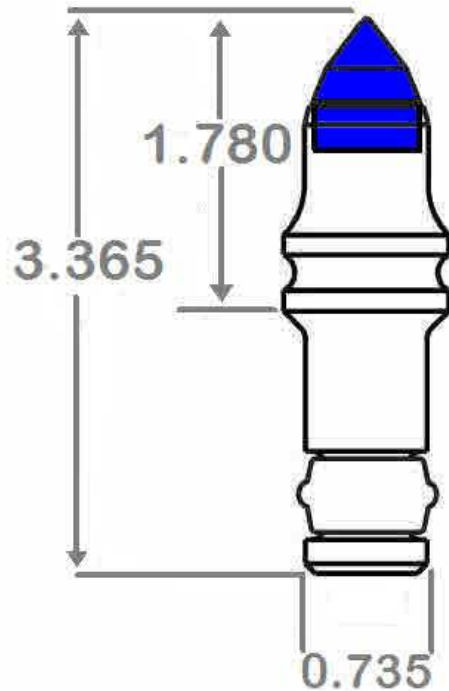

## CAP CARBIDE TIPS

Cap carbide tips have a valve-seat braze joint for increased strength and shear resistance. The tips provide excellent penetration, and the large carbide shoulder gives excellent protection against steel wash.